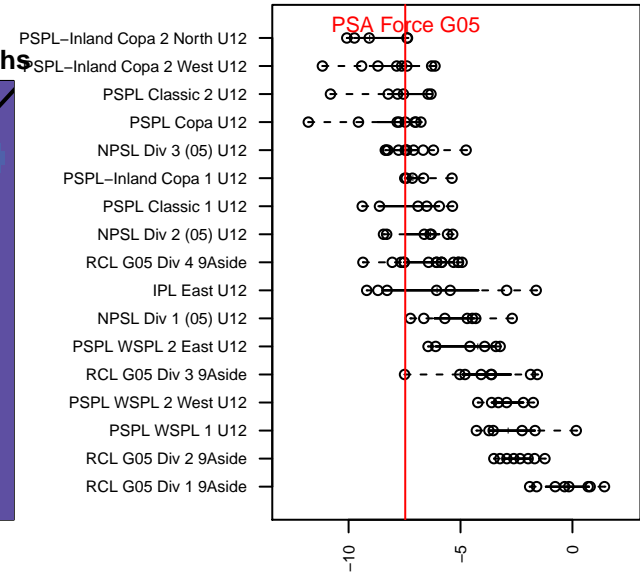

Venues played:
 2016 Skagit Firecracker Bronze U12
 2016 Crossfire Select U12 Silver
 2016 WA Rush Cup G05 Silver 9v9 U12
 2016 NPSL Division 3 (05) U12

PSA Force G05
 Dots are actual minus expected GF (blue circles) and GA (red triangles).
 Blue line is smoothed change in attack strength. Red is smoothed change in defense strength.

**attack and defense variance (black dot)
relative to other teams
and top 10 in region**

**attack and defense rating
relative to others at age
and all opponents in last 13 months**

Performance relative to 13 month average